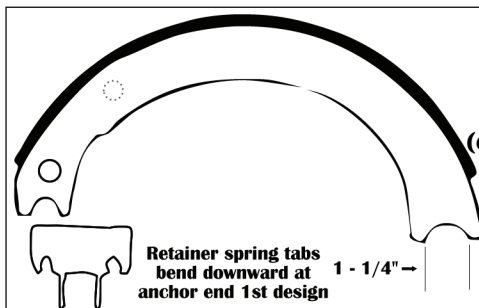

EATON
ES BRAKE
(extended service)

FMSI	lining
6"	4716/ES3
7"	4723
8 1/2"	4717/ES4
10"	4724

Retainer spring tabs
bend downward at
anchor end 1st design 1 - 1/4" →